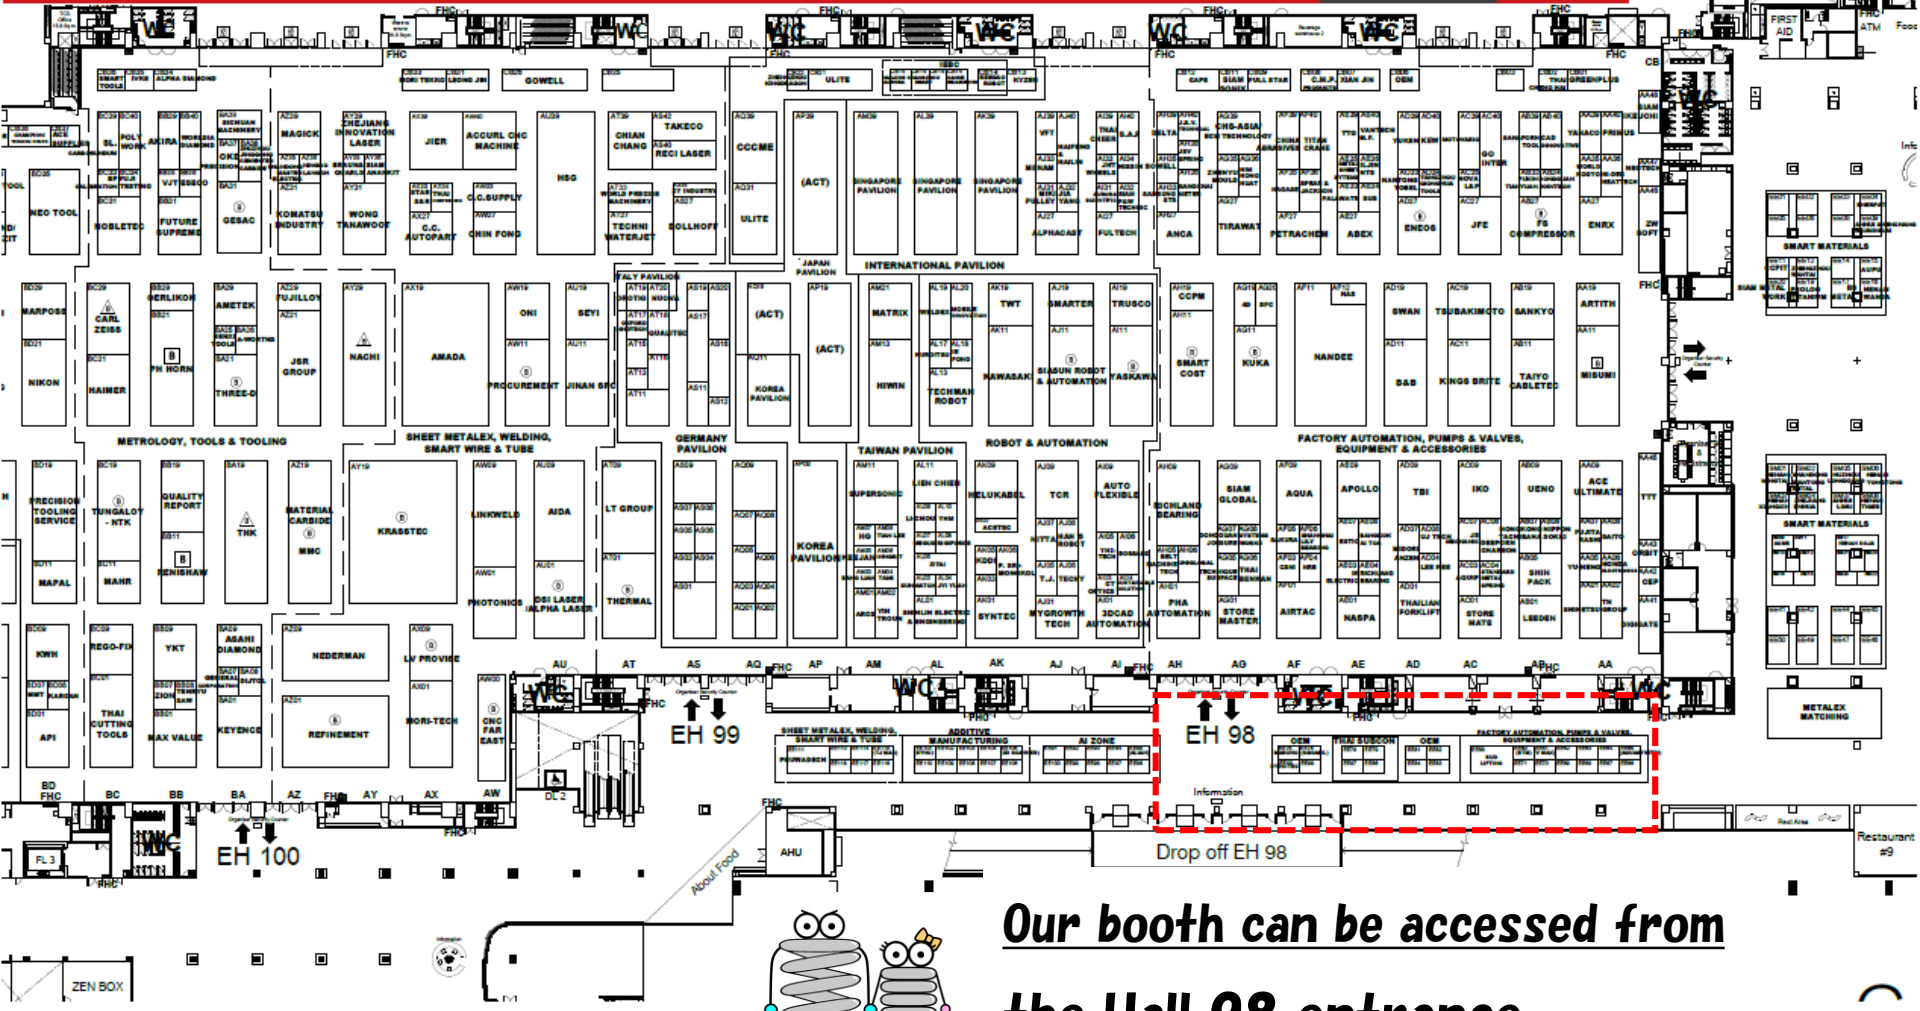

# METALEX

2023

WED-SAT  
10.00-18.00 hrs.  
BITEC, BANGKOK

22-25  
NOV  
2023

NO. 1 MACHINE TOOLS & METALWORKING EXHIBITION SERVING ASEAN - 37<sup>th</sup> EDITION

**Our booth can be accessed from the Hall 98 entrance.**

# MARUHO HATSUJYO THAILAND Co.,Ltd.

Our booth is located  
near the Hall 98 entrance.

We look forward to your visit.

↑  
**EH 98**  
 ↓

<b>OEM</b>		<b>THAI SUBCON</b>		<b>OEM</b>	
EE75 MARUHO	EE76 (SAHASIL)	EE78	EE79	EE81	EE82
EE90 DYDO-TEC	EE89	EE87	EE86	EE84	EE83